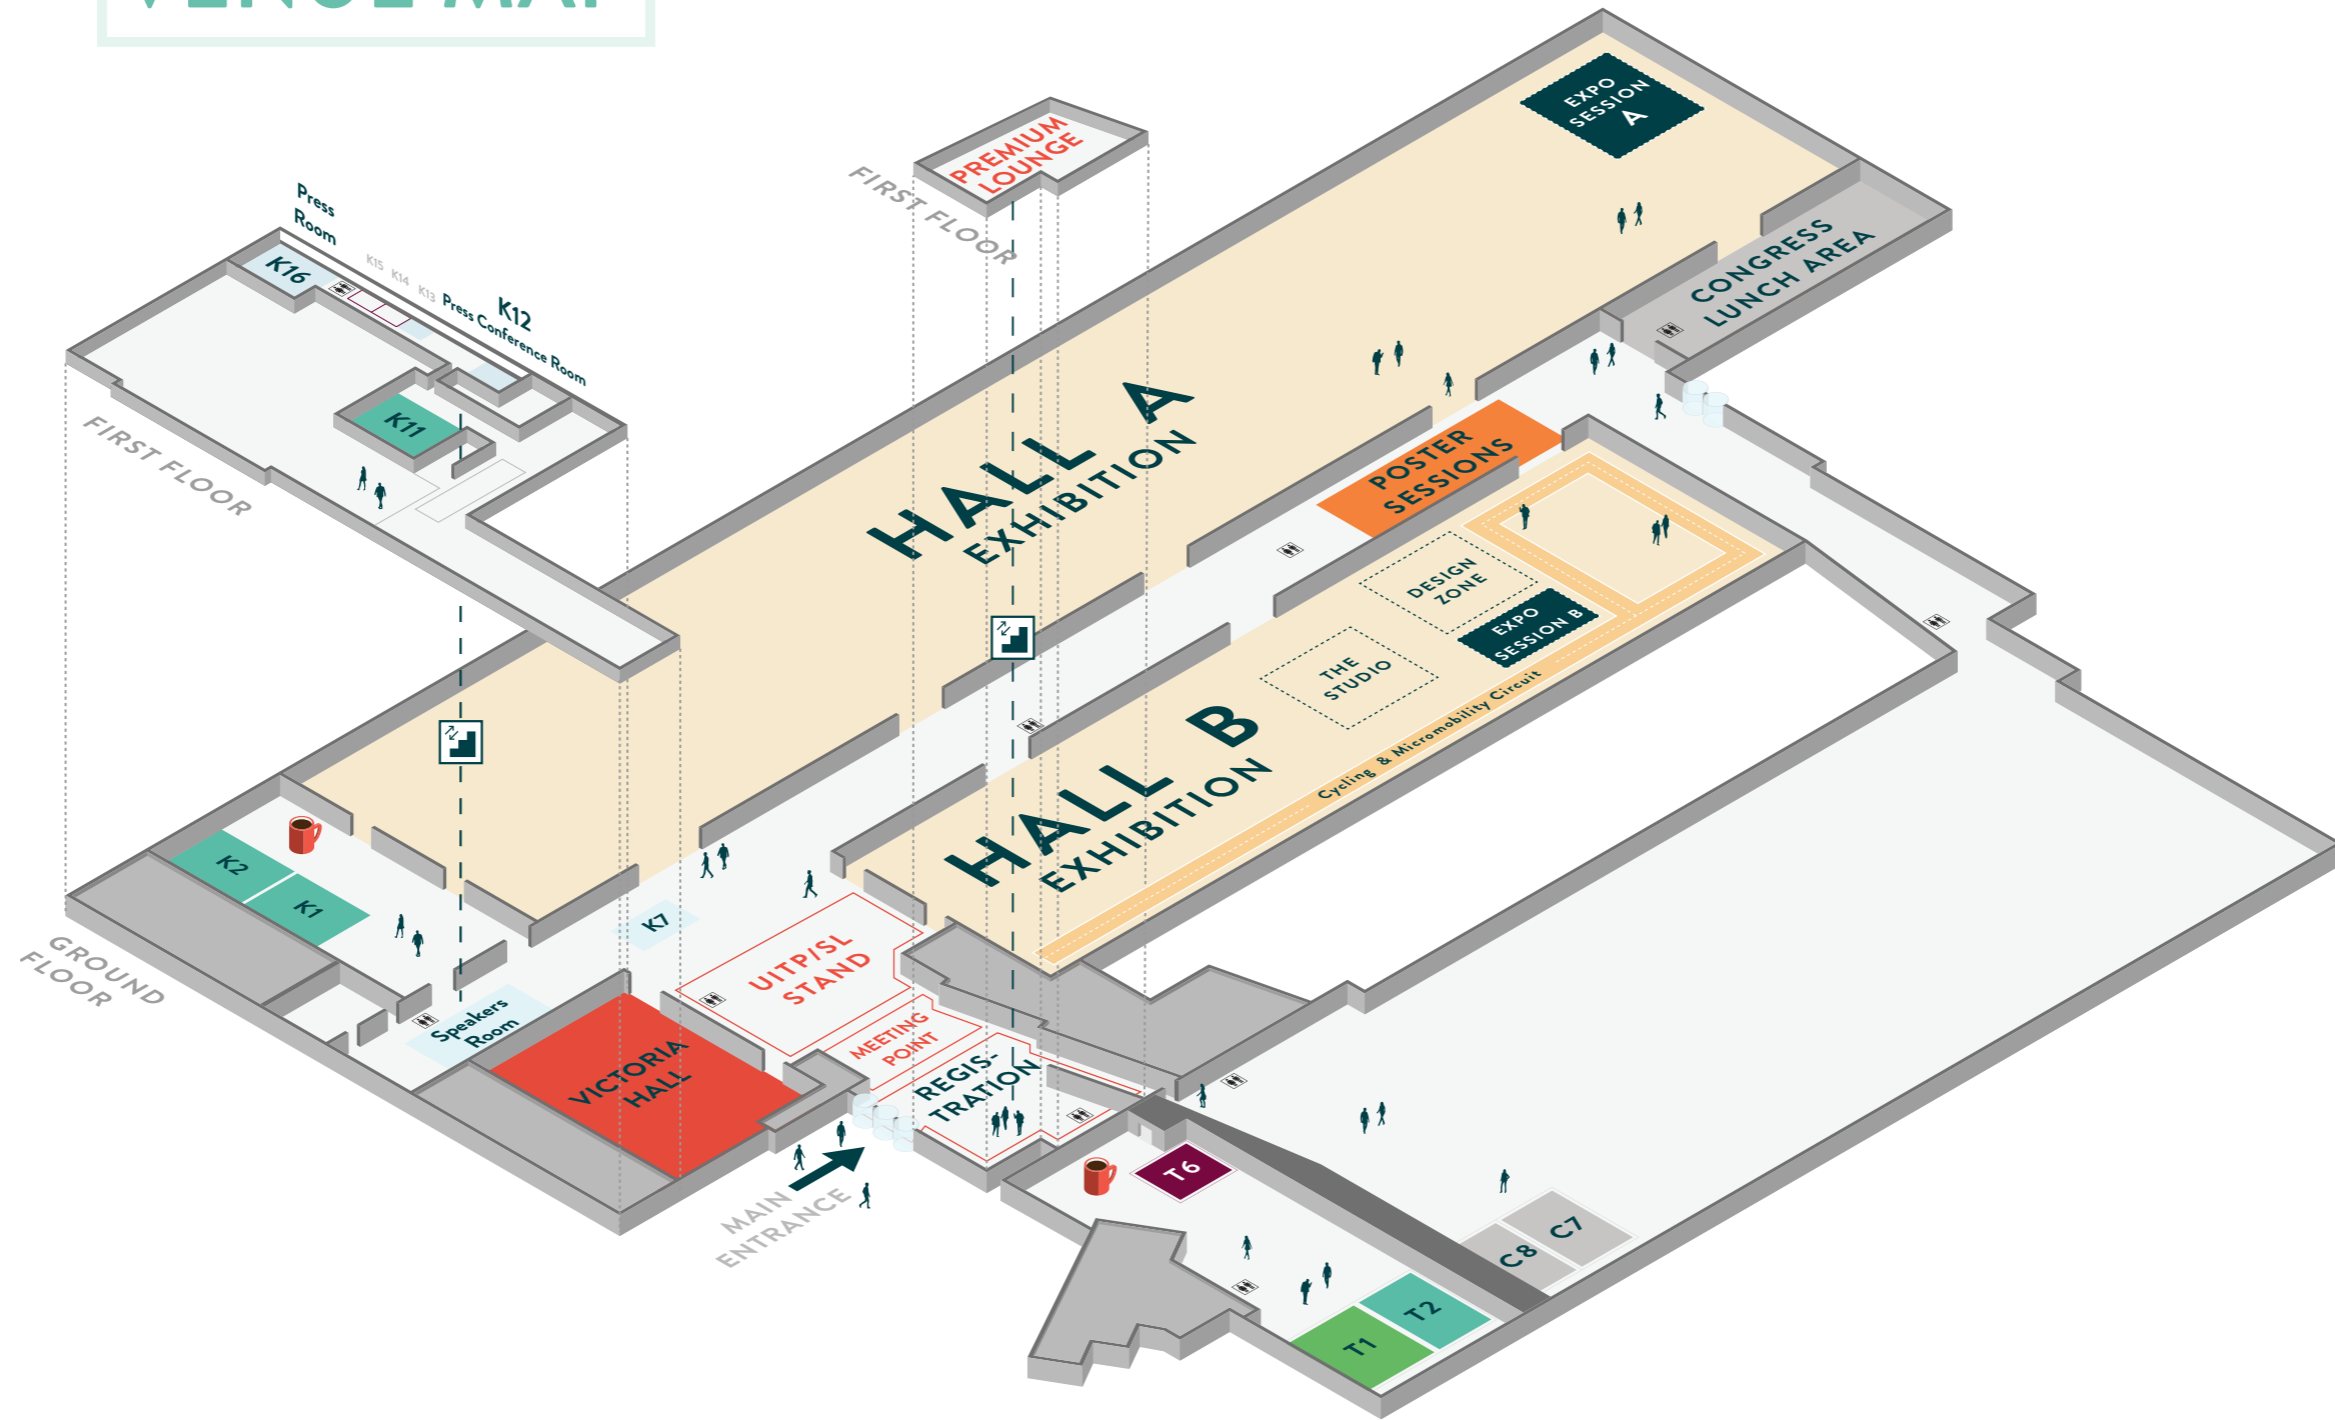

THE VENUE MAP

 Coffee Break Area

 Toilets

 Access to floors

T1 Workshop Sessions

T2 Parallel Sessions

T6 Y4PT/Hackathon

C7 Lunch Sessions

C8 Lunch Sessions

K1 General Assembly - Parallel Sessions

K2 Parallel Sessions

K7 Exhibition Office

VICTORIA HALL Plenary Sessions

K11 Parallel Sessions

K12 Press Conference Room

K16 Press Room