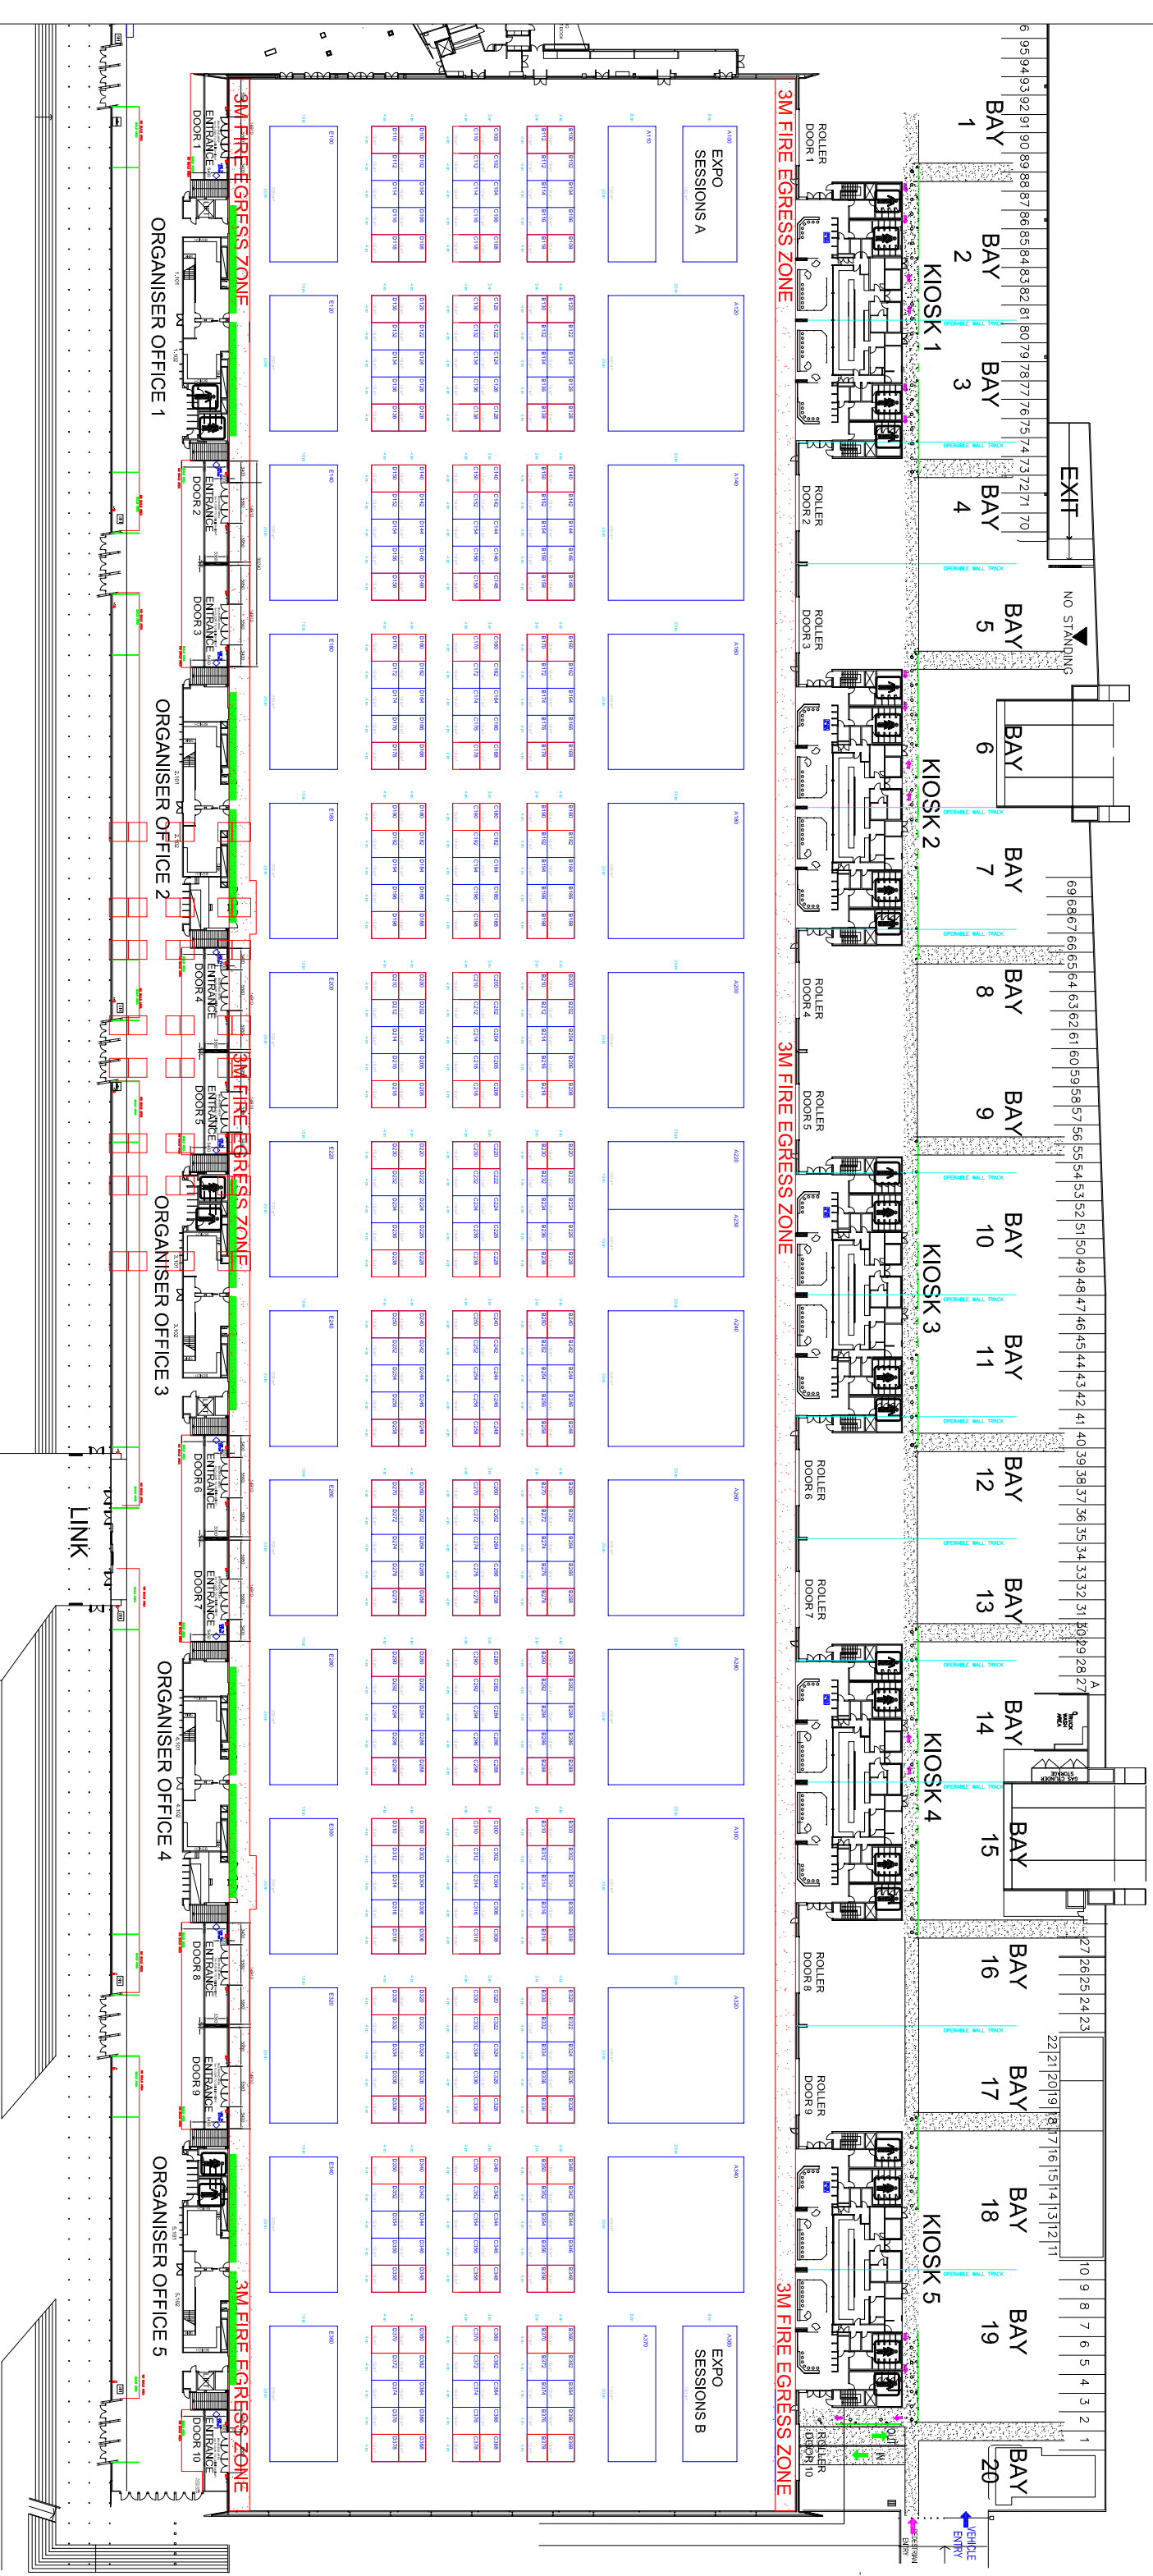

NORMANBY ROAD

MEC LOADING DOCK

MELBOURNE CONVENTION CENTRE